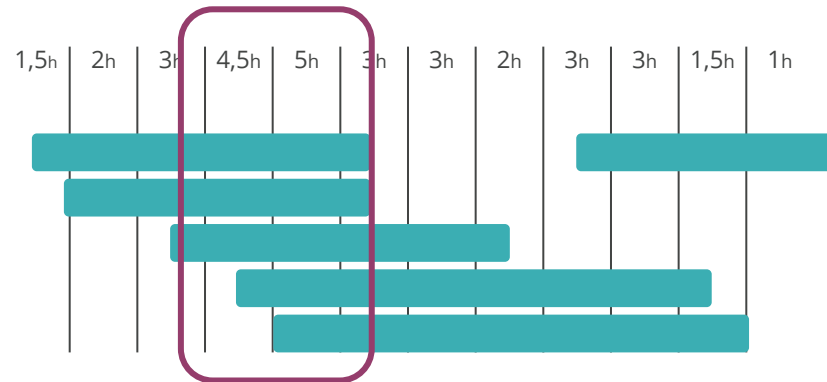

Employees are
unhappy if
Preferences
are not met

Workforce planning is challenging but very important for profitability.

Guest experience

- Operation freq.
- Waiting time (direct)

- Staff satisfaction (indirect)

Labor costs

Labor cost ratio:

Additional challenges

Minimum wage increase

Complexity of labor law

Skilled labor shortage

OUR SOLUTION

AI creates perfect rosters with a single click that fit the forecasted demand and consider employee preferences, laws, skills etc.

Forecast workload

historic data combined with external factors such as weather, traffic, events, corona incidence, brand trend,...

Propose optimal shifts

perfect overlapping during peak and handover times & utilizing break times to avoid overstaffing