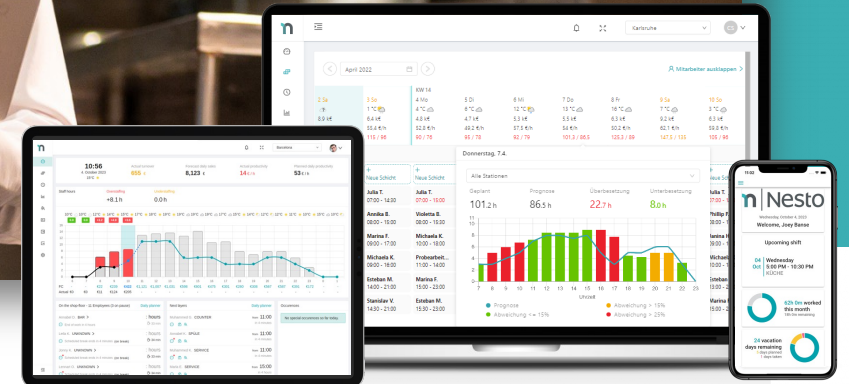

Making Restaurants Smart

Using Machine Learning and Mathematical Optimization

STATUS QUO

Manual labor planning takes forever and leads to non-optimal solutions.

- Guests and employees not satisfied, especially in peak times
- 20-30% profit wasted
- Manager strongly occupied with planning and administration
- Often: unlawful rosters

PROBLEM FROM THE MANAGER'S PERSPECTIVE

The Manager is responsible for economic success, guest experience, and employee satisfaction, but spends most of the time on bureaucracy.

JOE'S PROBLEM

Joe is a young restaurant manager of a large restaurant chain.

Forecast workload

historic data combined with external factors such as weather, traffic, events, corona incidence, brand trend,...

Propose optimal shifts

perfect overlapping during peak and handover times & utilizing break times to avoid overstaffing

of employees planned by hour of day

KPI improvement based on a real-world example.

Decision intelligence has the potential to increase sales revenues while reducing personnel cost.

SUMMARY

Our AI software drives restaurant performance and enables restaurant managers to bring their attention back to their guests and employees