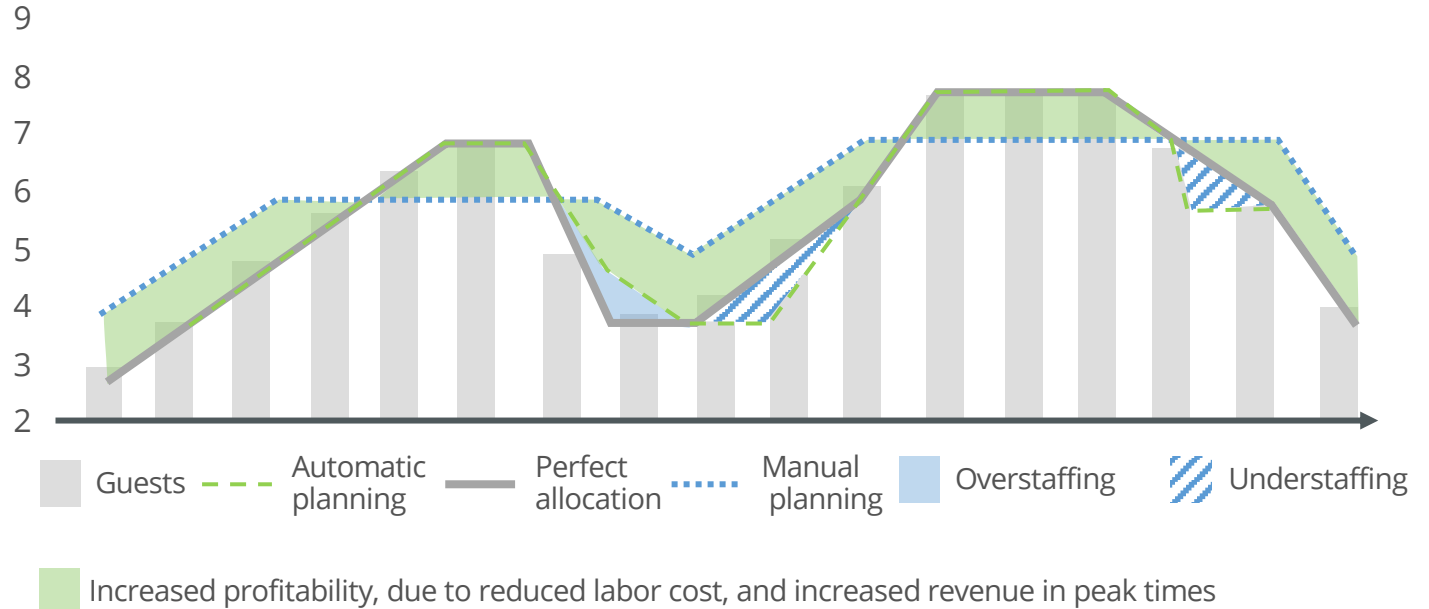

Bar

Kitchen

Dishwasher

AI MEETS HUMAN EXPERIENCE

Decision intelligence makes planning optimal and faster.

- ML reduces uncertainty about the future by considering a multitude of features and observations
- Mathematical Optimization creates concrete action recommendations
- Gurobi delivers solutions in very short time
- UI is designed for non-technical users and allows manual adjustments

of employees planned by hour of day

KPI improvement based on a real-world example.

Decision intelligence has the potential to increase sales revenues while reducing personnel cost.

SUMMARY

Our AI software drives restaurant performance and enables restaurant managers to bring their attention back to their guests and employees