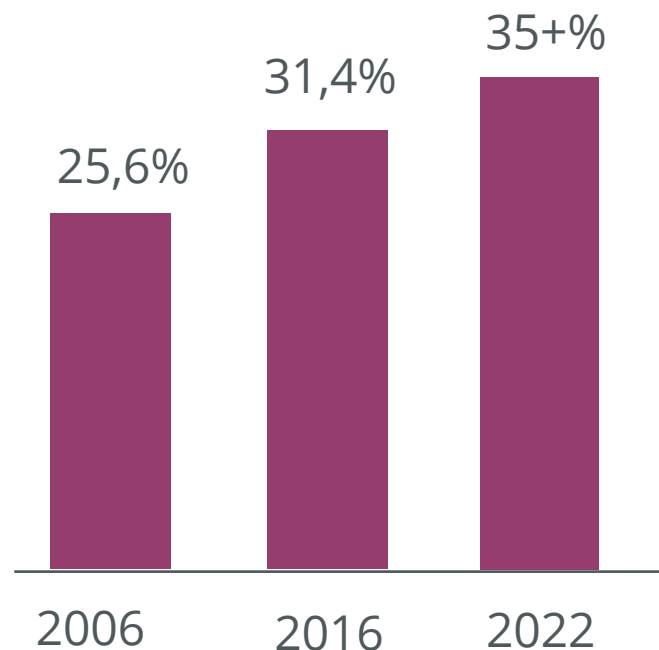

Joe spends
10+h/week
on staff planning and
20-30%
of profit margin left on the
table due to misallocations

The future
Demand
is unknown and
very volatile during
the day

**Legal
Restrictions**
must be obeyed

Employees are
unhappy if
Preferences
are not met

Workforce planning is challenging but very important for profitability.

Guest experience

- Operation freq.
- Waiting time (direct)

- Staff satisfaction (indirect)

Labor costs

Labor cost ratio:

Additional challenges

Minimum wage increase

Complexity of labor law

Skilled labor shortage

OUR SOLUTION

AI creates perfect rosters with a single click that fit the forecasted demand and consider employee preferences, laws, skills etc.