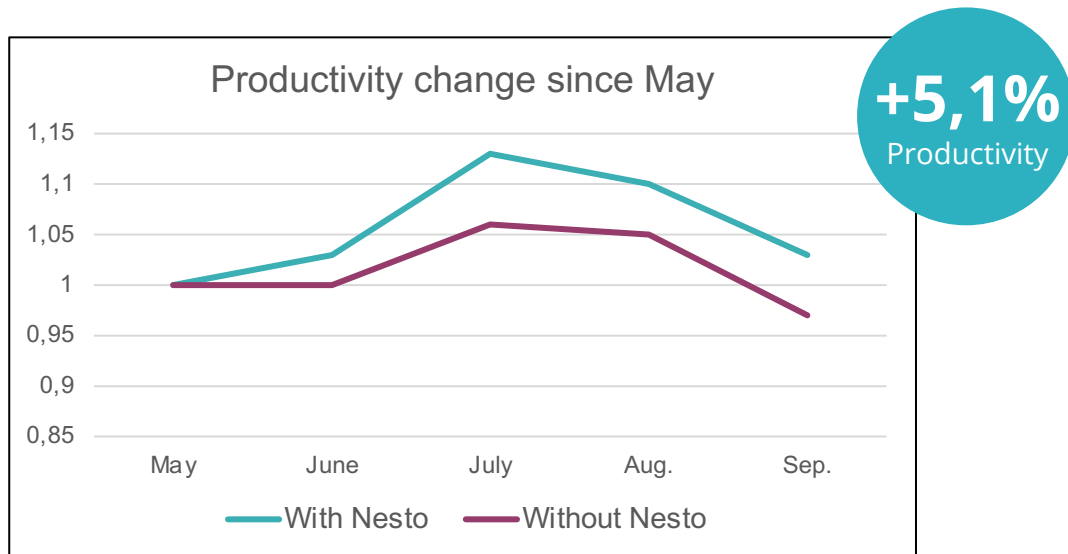

Bar

Kitchen

Dishwasher

AI MEETS HUMAN EXPERIENCE

Decision intelligence makes planning optimal and faster.

- ML reduces uncertainty about the future by considering a multitude of features and observations
- Mathematical Optimization creates concrete action recommendations
- Gurobi delivers solutions in very short time
- UI is designed for non-technical users and allows manual adjustments

of employees planned by hour of day

KPI improvement based on a real-world example.

Decision intelligence has the potential to increase sales revenues while reducing personnel cost.

SUMMARY

Our AI software drives restaurant performance and enables restaurant managers to bring their attention back to their guests and employees