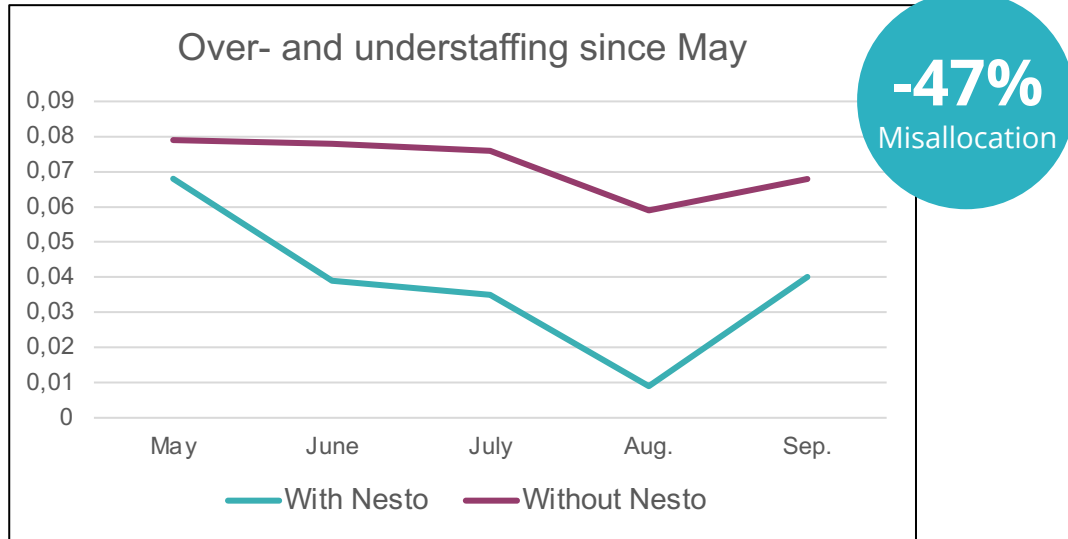

Allerheiligen					CW 45							CW 46			
1 We	2 Th	3 Fr	4 Sa	5 Su	6 Mo	7 Tu	8 We	9 Th	10 Fr	11 Sa	12 Su	13 Mo	14 Tu	15 We	16 Th
7.4 k€	7.2 k€	7.4 k€	7.7 k€	7.6 k€	7.4 k€	7.2 k€	7.6 k€	7.4 k€	7.7 k€	7.4 k€	7.7 k€	7.0 k€	7.2 k€	7.4 k€	7.4 k€
72.6 € / h	71.9 € / h	74.4 € / h	75.8 € / h	72.7 € / h	74.7 € / h	70.7 € / h	74.6 € / h	73.6 € / h	76.9 € / h	73.7 € / h	71.2 € / h	70.0 € / h	71.8 € / h	74.2 € / h	73.9 € / h
17.50%	16.97%	16.40%	16.24%	17.14%	16.28%	17.30%	16.20%	16.44%	15.91%	16.39%	17.56%	17.32%	16.89%	16.42%	16.24%
101.8 / 106	99.8 / 104	99.5 / 110	101 / 111	105 / 109	99.8 / 104	102.3 / 105	101.8 / 107	100.5 / 106	99.5 / 110	101 / 110	108 / 111	99.5 / 103	99.8 / 104	99.8 / 105	99.5 / 105

Bar

Kitchen

Dishwasher

AI MEETS HUMAN EXPERIENCE

Decision intelligence makes planning optimal and faster.

- ML reduces uncertainty about the future by considering a multitude of features and observations
- Mathematical Optimization creates concrete action recommendations
- Gurobi delivers solutions in very short time
- UI is designed for non-technical users and allows manual adjustments

of employees planned by hour of day

KPI improvement based on a real-world example.

Decision intelligence has the potential to increase sales revenues while reducing personnel cost.

SUMMARY

Our AI software drives restaurant performance and enables restaurant managers to bring their attention back to their guests and employees

NESTO'S **SOLUTION**

Making restaurants smart and restaurant managers guest & people focused

AI based
Demand Forecast
which leads to optimal planning

Legal Restrictions
are obeyed

Employees are happy because their
Preferences are respected