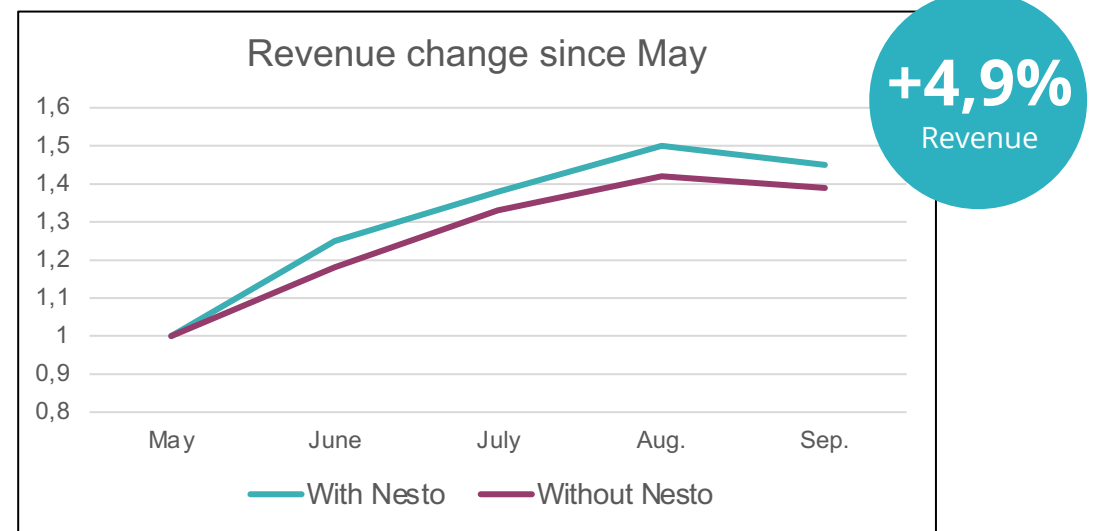

Allerheiligen					CW 45							CW 46			
1 We	2 Th	3 Fr	4 Sa	5 Su	6 Mo	7 Tu	8 We	9 Th	10 Fr	11 Sa	12 Su	13 Mo	14 Tu	15 We	16 Th
7.4 k€	7.2 k€	7.4 k€	7.7 k€	7.6 k€	7.4 k€	7.2 k€	7.6 k€	7.4 k€	7.7 k€	7.4 k€	7.7 k€	7.0 k€	7.2 k€	7.4 k€	7.4 k€
72.6 € / h	71.9 € / h	74.4 € / h	75.8 € / h	72.7 € / h	74.7 € / h	70.7 € / h	74.6 € / h	73.6 € / h	76.9 € / h	73.7 € / h	71.2 € / h	70.0 € / h	71.8 € / h	74.2 € / h	73.9 € / h
17.50%	16.97%	16.40%	16.24%	17.14%	16.28%	17.30%	16.20%	16.44%	15.91%	16.39%	17.56%	17.32%	16.89%	16.42%	16.24%
101.8 / 106	99.8 / 104	99.5 / 110	101 / 111	105 / 109	99.8 / 104	102.3 / 105	101.8 / 107	100.5 / 106	99.5 / 110	101 / 110	108 / 111	99.5 / 103	99.8 / 104	99.8 / 105	99.5 / 105

Bar

Kitchen

Dishwasher

AI MEETS HUMAN EXPERIENCE

Decision intelligence makes planning optimal and faster.

- ML reduces uncertainty about the future by considering a multitude of features and observations
- Mathematical Optimization creates concrete action recommendations
- Gurobi delivers solutions in very short time
- UI is designed for non-technical users and allows manual adjustments

of employees planned by hour of day

KPI improvement based on a real-world example.

Decision intelligence has the potential to increase sales revenues while reducing personnel cost.

SUMMARY

Our AI software drives restaurant performance and enables restaurant managers to bring their attention back to their guests and employees