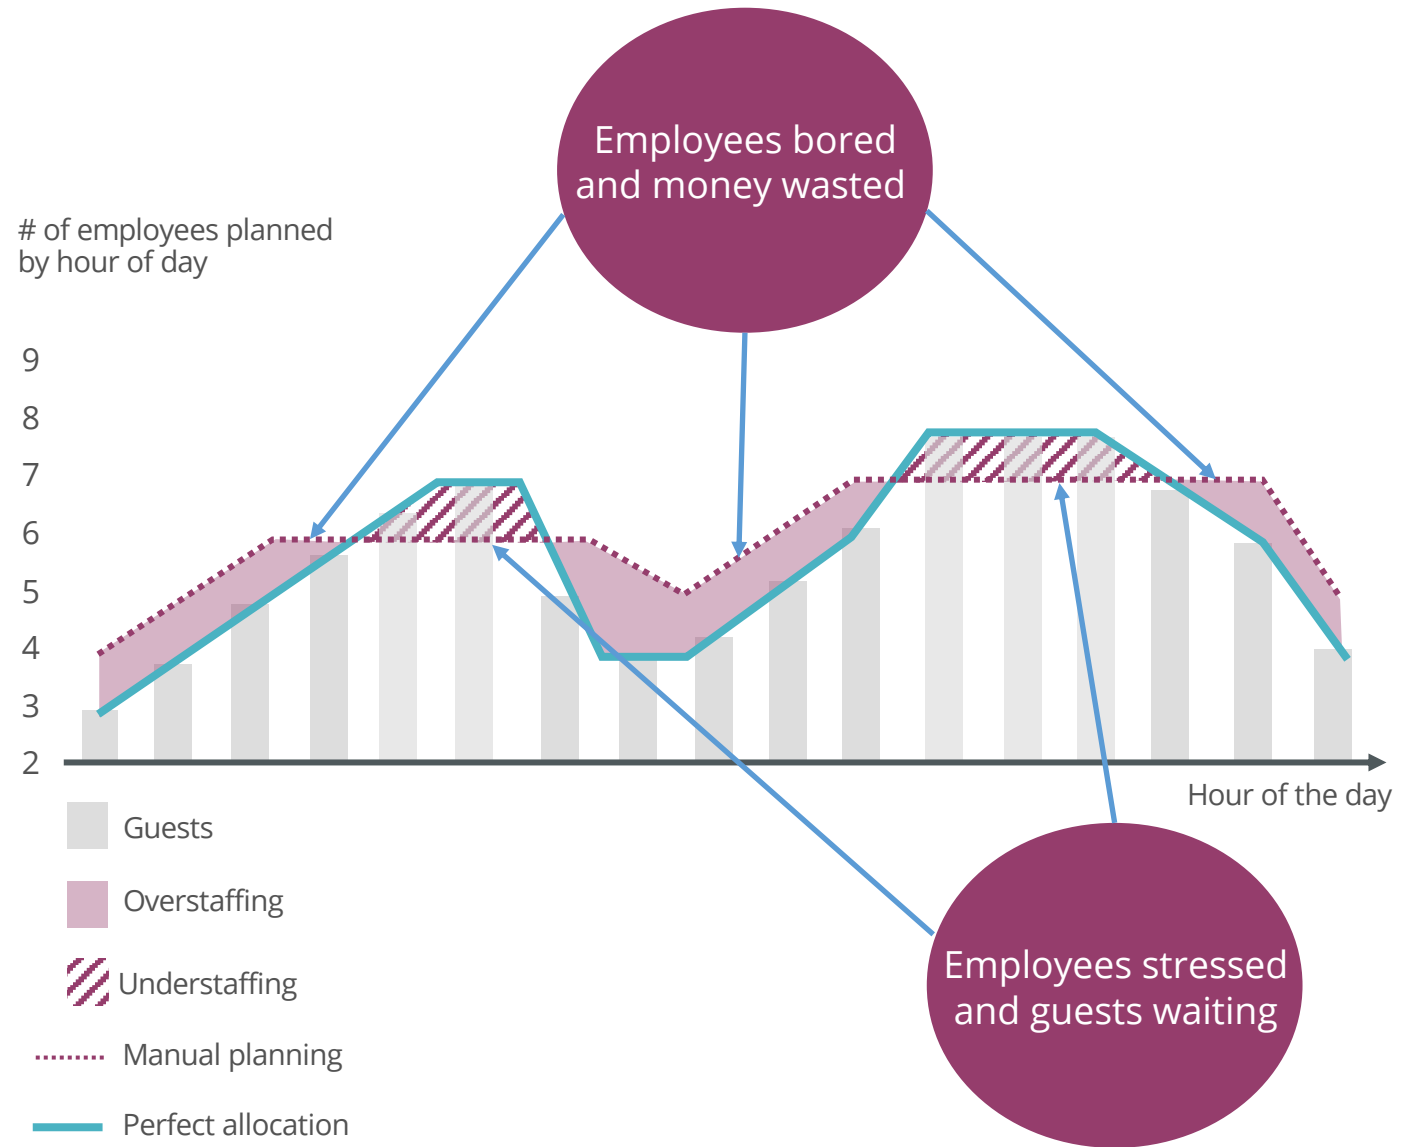

Making Restaurants Smart

Using Machine Learning and Mathematical Optimization

STATUS QUO

Manual labor planning takes forever and leads to non-optimal solutions.

- Guests and employees not satisfied, especially in peak times
- 20-30% profit wasted
- Manager strongly occupied with planning and administration
- Often: unlawful rosters

PROBLEM FROM THE MANAGER'S PERSPECTIVE

The Manager is responsible for economic success, guest experience, and employee satisfaction, but spends most of the time on bureaucracy.

JOE'S PROBLEM

Joe is a young restaurant manager of a large restaurant chain.

Joe spends
10+h/week
on staff planning and
20-30%
of profit margin left on the
table due to misallocations

The future
Demand
is unknown and
very volatile during
the day

**Legal
Restrictions**
must be obeyed

Employees are
unhappy if
Preferences
are not met

Workforce planning is challenging but very important for profitability.

Guest experience

- Operation freq.
- Waiting time (direct)

- Staff satisfaction (indirect)